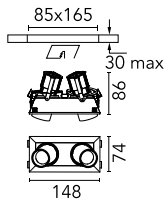

Johnny 80 No Trim 2L Square

03.0714.40ANT - White

Recessed luminaire with LED light source. Power supply not included. Requires one power supply for each optic body.

Main specifications

Number of heads	2	Net lumen (lm)	373
Lamp category	LED	Mountings	Ceiling recessed
Power (W)	6.2W	Environment	Indoor dry location
CCT (K)	3000K		
CRI	90		

Optical

Lighting type	Direct
LED type	Power LED
Light distribution	Symmetric
Optical type	Medium
Beam angle (°)	21
Beam angle C90-270 (°)	21

Beam Angle:	21°		
h(m)	E(lx)	D(m)	
1	1989	0.37	
2	497	0.74	
3	221	1.12	
4	124	1.49	
5	80	1.86	

Physical

Color	White
Orientation	Adjustable
Recessed depth (mm)	192
Weight (kg)	0.45
Tilt (°)	20

Note

Accessories included (honeycomb and screening crosspiece).

Johnny 80 No Trim 2L Square

Installation frame No Trim
08.9105.00