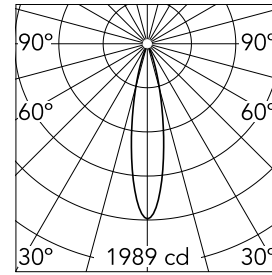

Optical

Lighting type	Direct
LED type	Power LED
Light distribution	Symmetric
Optical type	Medium
Beam angle (°)	21
Beam angle C90-270 (°)	21

Beam Angle:	21°		
h(m)	E(lx)	D(m)	
1	1989	0.37	
2	497	0.74	
3	221	1.12	
4	124	1.49	
5	80	1.86	

Physical

Color	White
Orientation	Adjustable
Recessed depth (mm)	192
Weight (kg)	0.45
Tilt (°)	20

Note

Accessories included (honeycomb and screening crosspiece).

Johnny 80 No Trim 2L Square

Installation frame No Trim
08.9105.00