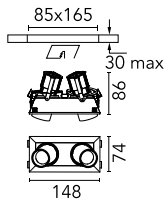

Johnny 80 No Trim 2L Square

03.0714.40.NT - White

Recessed luminaire with LED light source. Power supply not included. Requires one power supply for each optic body.

Main specifications

Number of heads	2	Net lumen (lm)	745
Lamp category	LED	Mountings	Ceiling recessed
Power (W)	6.2W	Environment	Indoor
CCT (K)	3000K		
CRI	90		

Optical

Lighting type	Direct
LED type	Power LED
Light distribution	Symmetric
Optical type	Medium
Beam angle (°)	23

Beam Angle:	21°		
h(m)	E(lx)	D(m)	
1	1989	0.37	
2	497	0.74	
3	221	1.12	
4	124	1.49	
5	80	1.86	

Physical

Color	White
Orientation	Adjustable
Recessed depth (mm)	192
Weight (kg)	0.45
Tilt (°)	20

Note

Accessories included (honeycomb and screening crosspiece).

Johnny 80 No Trim 2L Square

Non dimmable continuous current power supply of 220/240V – 50/60Hz with power current selected through adjustable with switch 200 mA – 8,5W / 300 mA – 13W / 350 mA – 15W / 400 mA – 17,5W / 450 mA – 19,5W / 500 mA – 22W
60.9160