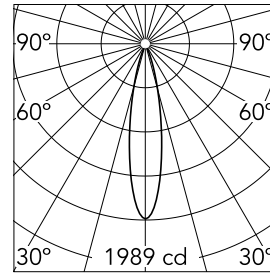

Optical

Lighting type	Direct
LED type	Power LED
Light distribution	Symmetric
Optical type	Medium
Beam angle (°)	23

Beam Angle:	21°		
h(m)	E(lx)	D(m)	
1	1989	0.37	
2	497	0.74	
3	221	1.12	
4	124	1.49	
5	80	1.86	