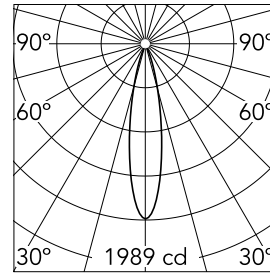

### Main specifications

<b>Number of heads</b>	2	<b>Net lumen (lm)</b>	373
<b>Lamp category</b>	LED	<b>Mountings</b>	Ceiling recessed
<b>Power (W)</b>	6.2W	<b>Environment</b>	Indoor dry location
<b>CCT (K)</b>	3000K		
<b>CRI</b>	90		

### Optical

<b>Lighting type</b>	Direct
<b>LED type</b>	Power LED
<b>Light distribution</b>	Symmetric
<b>Optical type</b>	Medium
<b>Beam angle (°)</b>	21
<b>Beam angle C90-270 (°)</b>	21

<b>Beam Angle:</b>	21°		
<b>h(m)</b>	<b>E(lx)</b>	<b>D(m)</b>	
1	1989	0.37	
2	497	0.74	
3	221	1.12	
4	124	1.49	
5	80	1.86	

Luminous flux luminaire  
373 lm (EXTREME CUT OFF)