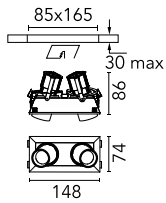

### Main specifications

<b>Number of heads</b>	2	<b>Net lumen (lm)</b>	373
<b>Lamp category</b>	LED	<b>Mountings</b>	Ceiling recessed
<b>Power (W)</b>	6.2W	<b>Environment</b>	Indoor dry location
<b>CCT (K)</b>	3000K		
<b>CRI</b>	90		

### Physical

<b>Color</b>	Black
<b>Orientation</b>	Adjustable
<b>Recessed depth (mm)</b>	192
<b>Weight (kg)</b>	0.45
<b>Tilt (°)</b>	20