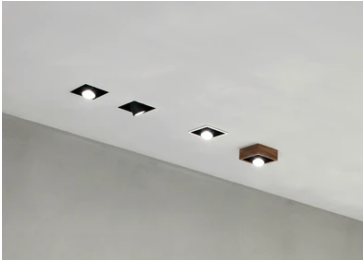

## Johnny 80 No Trim 2L Square

■ 03.0714.14ANT - Black

Recessed luminaire with LED light source. Power supply not included. Requires one power supply for each optic body.