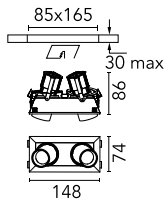

Johnny 80 No Trim 2L Square

03.0713.40ANT - White

Recessed luminaire with LED light source. Power supply not included. Requires one power supply for each optic body.

Main specifications

Number of heads	2	Net lumen (lm)	385
Lamp category	LED	Mountings	Ceiling recessed
Power (W)	6.2W	Environment	Indoor dry location
CCT (K)	2700K		
CRI	90		

Optical

Lighting type	Direct
LED type	Power LED
Light distribution	Symmetric
Optical type	Spot
Beam angle (°)	11
Beam angle C90-270 (°)	11

Beam Angle: 11°

h(m)	E(lx)	D(m)
1	7360	0.19
2	1840	0.38
3	818	0.57
4	460	0.76
5	294	0.95

Physical

Color	White
Orientation	Adjustable
Recessed depth (mm)	192
Weight (kg)	0.45
Tilt (°)	20

Note

Accessories included (honeycomb and screening crosspiece).

Johnny 80 No Trim 2L Square

Continuous current power supply of 12-20W, 110/240V – 50/60Hz with power current selected through adjustable 350mA – 17W / 400mA – 19W / 450 / 550 / 600 / 700mA – 20W regulable Dali 1 y Dali 2
60.9222