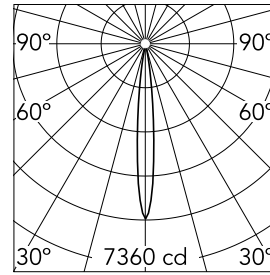

Johnny 80 No Trim 2L Square

03.0713.40ANT - White

Recessed luminaire with LED light source. Power supply not included. Requires one power supply for each optic body.

Main specifications

Number of heads	2	Net lumen (lm)	385
Lamp category	LED	Mountings	Ceiling recessed
Power (W)	6.2W	Environment	Indoor dry location
CCT (K)	2700K		
CRI	90		

Optical

Lighting type	Direct
LED type	Power LED
Light distribution	Symmetric
Optical type	Spot
Beam angle (°)	11
Beam angle C90-270 (°)	11

Beam Angle: 11°

h(m)	E(lx)	D(m)
1	7360	0.19
2	1840	0.38
3	818	0.57
4	460	0.76
5	294	0.95

Physical

Color	White
Orientation	Adjustable
Recessed depth (mm)	192
Weight (kg)	0.45
Tilt (°)	20

Note

Accessories included (honeycomb and screening crosspiece).

Johnny 80 No Trim 2L Square

Continuous current power supply of 12-20W, 110/240V – 50/60Hz with power current selected through adjustable 350mA – 17W / 400mA – 19W / 450 / 550 / 600 / 700mA – 20W regulable Dali 1 y Dali 2
60.9222