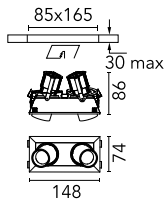

Johnny 80 No Trim 2L Square

03.0712.40ANT - White

Recessed luminaire with LED light source. Power supply not included. Requires one power supply for each optic body.

Main specifications

Number of heads	2	Net lumen (lm)	399
Lamp category	LED	Mountings	Ceiling recessed
Power (W)	6.2W	Environment	Indoor dry location
CCT (K)	3000K		
CRI	90		

Optical

Lighting type	Direct
LED type	Power LED
Light distribution	Symmetric
Optical type	Spot
Beam angle (°)	11
Beam angle C90-270 (°)	11

Beam Angle: 11°

h(m)	E(lx)	D(m)
1	7629	0.19
2	1907	0.38
3	848	0.57
4	477	0.76
5	305	0.95

Physical

Color	White
Orientation	Adjustable
Recessed depth (mm)	192
Weight (kg)	0.45
Tilt (°)	20

Note

Accessories included (honeycomb and screening crosspiece).

Johnny 80 No Trim 2L Square

Continuous current power supply of 13-20W, 110/240V – 50/60Hz with power current selected through adjustable 300 mA – 15W / 350 mA – 18W / 400/450/500/550/600/650/700/750/800/850/900 mA – 15W. switch. 0/1-10V or push dimming
60.9188