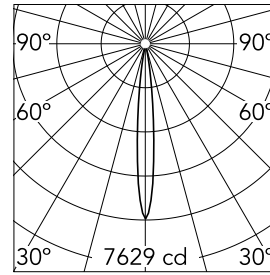

Johnny 80 No Trim 2L Square

03.0712.40ANT - White

Recessed luminaire with LED light source. Power supply not included. Requires one power supply for each optic body.

Main specifications

Number of heads	2	Net lumen (lm)	399
Lamp category	LED	Mountings	Ceiling recessed
Power (W)	6.2W	Environment	Indoor dry location
CCT (K)	3000K		
CRI	90		

Optical

Lighting type	Direct
LED type	Power LED
Light distribution	Symmetric
Optical type	Spot
Beam angle (°)	11
Beam angle C90-270 (°)	11

Beam Angle: 11°

h(m)	E(lx)	D(m)
1	7629	0.19
2	1907	0.38
3	848	0.57
4	477	0.76
5	305	0.95

Physical

Color	White
Orientation	Adjustable
Recessed depth (mm)	192
Weight (kg)	0.45
Tilt (°)	20

Note

Accessories included (honeycomb and screening crosspiece).

Johnny 80 No Trim 2L Square

Continuous current power supply of 13-20W, 110/240V – 50/60Hz with power current selected through adjustable 300 mA – 15W / 350 mA – 18W / 400/450/500/550/600/650/700/750/800/850/900 mA – 15W. switch. 0/1-10V or push dimming
60.9188