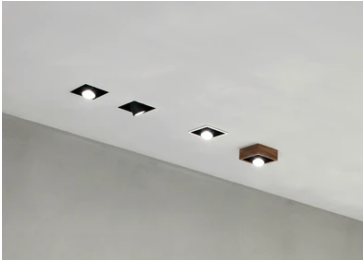

## Johnny 80 No Trim 1L Square

03.0710.40ANT - White

Recessed luminaire with LED light source. Power supply not included.

### Optical

<b>Lighting type</b>	Direct
<b>LED type</b>	Power LED
<b>Light distribution</b>	Symmetric
<b>Optical type</b>	Flood
<b>Beam angle (°)</b>	31
<b>Beam angle C90-270 (°)</b>	31

<b>Beam Angle:</b>	31°		
	<b>h(m)</b>	<b>E(lx)</b>	<b>D(m)</b>
1	998	0.55	
2	249	1.10	
3	111	1.65	
4	62	2.20	
5	40	2.75	