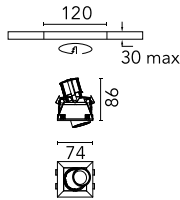

### Main specifications

<b>Number of heads</b>	1	<b>Net lumen (lm)</b>	311
<b>Lamp category</b>	LED	<b>Mountings</b>	Ceiling recessed
<b>Power (W)</b>	6.2W	<b>Environment</b>	Indoor dry location
<b>CCT (K)</b>	3000K		
<b>CRI</b>	90		

### Physical

<b>Color</b>	White
<b>Orientation</b>	Adjustable
<b>Recessed depth (mm)</b>	102
<b>Weight (kg)</b>	0.24
<b>Tilt (°)</b>	20