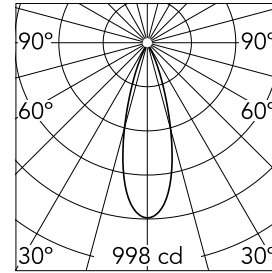

### Main specifications

<b>Number of heads</b>	1	<b>Net lumen (lm)</b>	311
<b>Lamp category</b>	LED	<b>Mountings</b>	Ceiling recessed
<b>Power (W)</b>	6.2W	<b>Environment</b>	Indoor dry location
<b>CCT (K)</b>	3000K		
<b>CRI</b>	90		

### Optical

<b>Lighting type</b>	Direct
<b>LED type</b>	Power LED
<b>Light distribution</b>	Symmetric
<b>Optical type</b>	Flood
<b>Beam angle (°)</b>	31
<b>Beam angle C90-270 (°)</b>	31

<b>Beam Angle:</b>	31°		
	<b>h(m)</b>	<b>E(lx)</b>	<b>D(m)</b>
1	998	0.55	
2	249	1.10	
3	111	1.65	
4	62	2.20	
5	40	2.75	

Luminous flux luminaire  
311 lm (EXTREME CUT OFF)

### Physical

<b>Color</b>	White
<b>Orientation</b>	Adjustable
<b>Recessed depth (mm)</b>	102
<b>Weight (kg)</b>	0.24
<b>Tilt (°)</b>	20