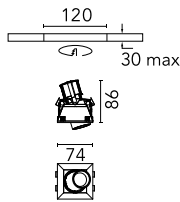

## Johnny 80 No Trim 1L Square

03.0710.40.NT - White

Recessed luminaire with LED light source. Power supply not included.

### Physical

<b>Color</b>	White
<b>Orientation</b>	Adjustable
<b>Recessed depth (mm)</b>	102
<b>Weight (kg)</b>	0.24
<b>Tilt (°)</b>	20