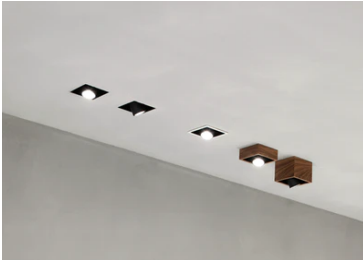

## Johnny 80 No Trim 1L Square

03.0710.40.NT - White

Recessed luminaire with LED light source. Power supply not included.

### Optical

<b>Lighting type</b>	Direct
<b>LED type</b>	Power LED
<b>Light distribution</b>	Symmetric
<b>Optical type</b>	Flood
<b>Beam angle (°)</b>	31
<b>Beam angle C90-270 (°)</b>	31

Beam Angle: 31°

h(m)	E(lx)	D(m)
1	998	0.55
2	249	1.10
3	111	1.65
4	62	2.20
5	40	2.75