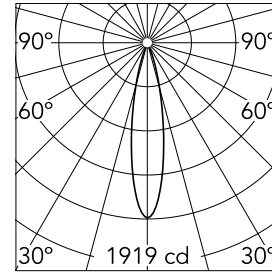

Optical

Lighting type	Direct
LED type	Power LED
Light distribution	Symmetric
Optical type	Medium
Beam angle (°)	21
Beam angle C90-270 (°)	21

Beam Angle:	21°		
h(m)	E(lx)	D(m)	
1	1919	0.37	
2	480	0.74	
3	213	1.12	
4	120	1.49	
5	77	1.86	