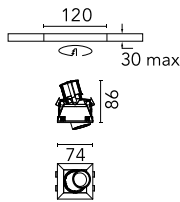

Johnny 80 No Trim 1L Square

03.0707.40ANT - White

Recessed luminaire with LED light source. Power supply not included.

Main specifications

Number of heads	1	Net lumen (lm)	359
Lamp category	LED	Mountings	Ceiling recessed
Power (W)	6.2W	Environment	Indoor dry location
CCT (K)	2700K		
CRI	90		

Optical

Lighting type	Direct
LED type	Power LED
Light distribution	Symmetric
Optical type	Medium
Beam angle (°)	21
Beam angle C90-270 (°)	21

Beam Angle:	21°		
h(m)	E(lx)	D(m)	
1	1919	0.37	
2	480	0.74	
3	213	1.12	
4	120	1.49	
5	77	1.86	

Physical

Color	White
Orientation	Adjustable
Recessed depth (mm)	102
Weight (kg)	0.24
Tilt (°)	20

Note

Accessories included (honeycomb and screening crosspiece).

Johnny 80 No Trim 1L Square

Non dimmable continuous current power supply of 220/240V – 50/60Hz with power current selected through adjustable with switch 200 mA – 8,5W / 300 mA – 13W / 350 mA – 15W / 400 mA – 17,5W / 450 mA – 19,5W / 500 mA – 22W
60.9160