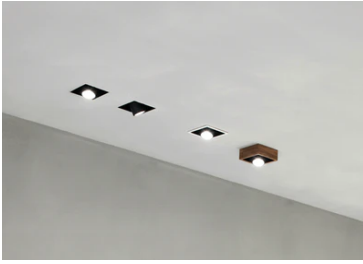

## Johnny 80 No Trim 1L Square

■ 03.0707.14ANT - Black

Recessed luminaire with LED light source. Power supply not included.