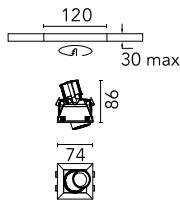

### Main specifications

<b>Number of heads</b>	1	<b>Net lumen (lm)</b>	359
<b>Lamp category</b>	LED	<b>Mountings</b>	Ceiling recessed
<b>Power (W)</b>	6.2W	<b>Environment</b>	Indoor dry location
<b>CCT (K)</b>	2700K		
<b>CRI</b>	90		

### Physical

<b>Color</b>	Black
<b>Orientation</b>	Adjustable
<b>Recessed depth (mm)</b>	102
<b>Weight (kg)</b>	0.24
<b>Tilt (°)</b>	20