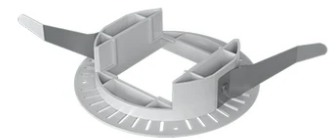

Installation frame No Trim
08.9103.00