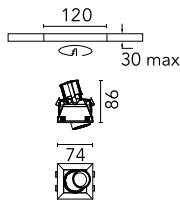

## Johnny 80 No Trim 1L Square

■ 03.0707.14.NT - Black

Recessed luminaire with LED light source. Power supply not included.

### Main specifications

|                        |       |                       |                  |
|------------------------|-------|-----------------------|------------------|
| <b>Number of heads</b> | 1     | <b>Net lumen (lm)</b> | 359              |
| <b>Lamp category</b>   | LED   | <b>Mountings</b>      | Ceiling recessed |
| <b>Power (W)</b>       | 6.2W  | <b>Environment</b>    | Indoor           |
| <b>CCT (K)</b>         | 2700K |                       |                  |
| <b>CRI</b>             | 90    |                       |                  |

### Physical

|                            |            |
|----------------------------|------------|
| <b>Color</b>               | Black      |
| <b>Orientation</b>         | Adjustable |
| <b>Recessed depth (mm)</b> | 102        |
| <b>Weight (kg)</b>         | 0.24       |
| <b>Tilt (°)</b>            | 20         |