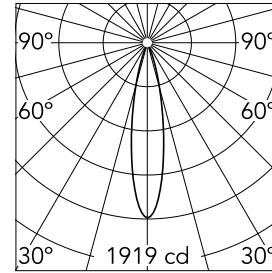

### Optical

|                               |           |
|-------------------------------|-----------|
| <b>Lighting type</b>          | Direct    |
| <b>LED type</b>               | Power LED |
| <b>Light distribution</b>     | Symmetric |
| <b>Optical type</b>           | Medium    |
| <b>Beam angle (°)</b>         | 21        |
| <b>Beam angle C90-270 (°)</b> | 21        |