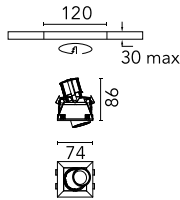

Johnny 80 No Trim 1L Square

03.0706.40ANT - White

Recessed luminaire with LED light source. Power supply not included.

Main specifications

Number of heads	1	Net lumen (lm)	373
Lamp category	LED	Mountings	Ceiling recessed
Power (W)	6.2W	Environment	Indoor dry location
CCT (K)	3000K		
CRI	90		

Optical

Lighting type	Direct
LED type	Power LED
Light distribution	Symmetric
Optical type	Medium
Beam angle (°)	21
Beam angle C90-270 (°)	21

Beam Angle:	21°		
h(m)	E(lx)	D(m)	
1	1989	0.37	
2	497	0.74	
3	221	1.12	
4	124	1.49	
5	80	1.86	

Physical

Color	White
Orientation	Adjustable
Recessed depth (mm)	102
Weight (kg)	0.24
Tilt (°)	20

Note

Accessories included (honeycomb and screening crosspiece).

Johnny 80 No Trim 1L Square

Continuous current power supply, dimmable Casambi 220/240V-50/60Hz, 300mA-16W / 350mA-18,5W / 400mA-21,5W / 450mA-24W / 500mA-27W / 600mA-32W / 650mA-35W / 700mA-36W / 750/800/900/1000/1050mA – 38W
60.9207