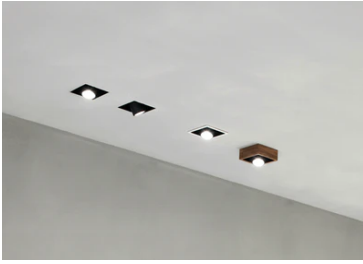

Johnny 80 No Trim 1L Square

03.0706.40ANT - White

Recessed luminaire with LED light source. Power supply not included.

Main specifications

Number of heads	1	Net lumen (lm)	373
Lamp category	LED	Mountings	Ceiling recessed
Power (W)	6.2W	Environment	Indoor dry location
CCT (K)	3000K		
CRI	90		

Optical

Lighting type	Direct
LED type	Power LED
Light distribution	Symmetric
Optical type	Medium
Beam angle (°)	21
Beam angle C90-270 (°)	21

Beam Angle:	21°		
h(m)	E(lx)	D(m)	
1	1989	0.37	
2	497	0.74	
3	221	1.12	
4	124	1.49	
5	80	1.86	

Physical

Color	White
Orientation	Adjustable
Recessed depth (mm)	102
Weight (kg)	0.24
Tilt (°)	20

Note

Accessories included (honeycomb and screening crosspiece).

Johnny 80 No Trim 1L Square

Continuous current power supply, dimmable Casambi 220/240V-50/60Hz, 300mA-16W / 350mA-18,5W / 400mA-21,5W / 450mA-24W / 500mA-27W / 600mA-32W / 650mA-35W / 700mA-36W / 750/800/900/1000/1050mA – 38W
60.9207