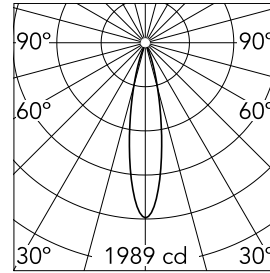

Optical

Lighting type	Direct
LED type	Power LED
Light distribution	Symmetric
Optical type	Medium
Beam angle (°)	21
Beam angle C90-270 (°)	21

Beam Angle:	21°		
h(m)	E(lx)	D(m)	
1	1989	0.37	
2	497	0.74	
3	221	1.12	
4	124	1.49	
5	80	1.86	