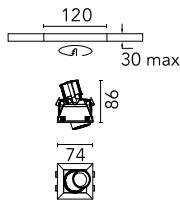

Johnny 80 No Trim 1L Square

■ 03.0706.14ANT - Black

Recessed luminaire with LED light source. Power supply not included.

Main specifications

Number of heads	1	Net lumen (lm)	373
Lamp category	LED	Mountings	Ceiling recessed
Power (W)	6.2W	Environment	Indoor dry location
CCT (K)	3000K		
CRI	90		

Optical

Lighting type	Direct
LED type	Power LED
Light distribution	Symmetric
Optical type	Medium
Beam angle (°)	21
Beam angle C90-270 (°)	21

Beam Angle:	21°		
h(m)	E(lx)	D(m)	
1	1989	0.37	
2	497	0.74	
3	221	1.12	
4	124	1.49	
5	80	1.86	

Physical

Color	Black
Orientation	Adjustable
Recessed depth (mm)	102
Weight (kg)	0.24
Tilt (°)	20

Note

Accessories included (honeycomb and screening crosspiece).

Johnny 80 No Trim 1L Square

Continuous current power supply of 13-20W, 110/240V – 50/60Hz with power current selected through adjustable 300 mA – 15W / 350 mA – 18W / 400/450/500/550/600/650/700/750/800/850/900 mA – 15W. switch. 0/1-10V or push dimming
60.9188