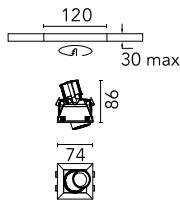

### Main specifications

<b>Number of heads</b>	1	<b>Net lumen (lm)</b>	385
<b>Lamp category</b>	LED	<b>Mountings</b>	Ceiling recessed
<b>Power (W)</b>	6.2W	<b>Environment</b>	Indoor dry location
<b>CCT (K)</b>	2700K		
<b>CRI</b>	90		

### Optical

<b>Lighting type</b>	Direct
<b>LED type</b>	Power LED
<b>Light distribution</b>	Symmetric
<b>Optical type</b>	Spot
<b>Beam angle (°)</b>	11
<b>Beam angle C90-270 (°)</b>	11

<b>Beam Angle:</b>	11°		
<b>h(m)</b>	<b>E(lx)</b>	<b>D(m)</b>	
1	7360	0.19	
2	1840	0.38	
3	818	0.57	
4	460	0.76	
5	294	0.95	

### Physical

<b>Color</b>	White
<b>Orientation</b>	Adjustable
<b>Recessed depth (mm)</b>	102
<b>Weight (kg)</b>	0.24
<b>Tilt (°)</b>	20