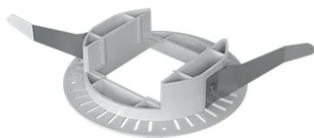

Installation frame No Trim
08.9103.00

Continuous current power supply of 12-20W, 110/240V – 50/60Hz with power current selected through adjustable 350mA – 17W / 400mA – 19W / 450 / 550 / 600 / 700mA – 20W regulable Dali 1 y Dali 2
60.9222

Continuous current power supply of 13-20W, 110/240V – 50/60Hz with power current selected through adjustable 300 mA – 15W / 350 mA – 18W / 400/450/500/550/600/ 650/700/750/800/850/900 mA – 15W. switch. 0/1-10V or push dimming
60.9188