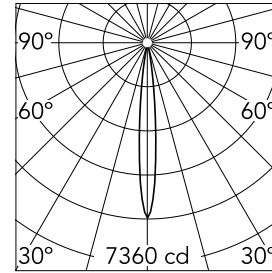

### Main specifications

<b>Number of heads</b>	1	<b>Net lumen (lm)</b>	385
<b>Lamp category</b>	LED	<b>Mountings</b>	Ceiling recessed
<b>Power (W)</b>	6.2W	<b>Environment</b>	Indoor dry location
<b>CCT (K)</b>	2700K		
<b>CRI</b>	90		

### Optical

<b>Lighting type</b>	Direct
<b>LED type</b>	Power LED
<b>Light distribution</b>	Symmetric
<b>Optical type</b>	Spot
<b>Beam angle (°)</b>	11
<b>Beam angle C90-270 (°)</b>	11

<b>Beam Angle:</b>	11°		
<b>h(m)</b>	<b>E(lx)</b>	<b>D(m)</b>	
1	7360	0.19	
2	1840	0.38	
3	818	0.57	
4	460	0.76	
5	294	0.95	

Luminous flux luminaire  
385 lm (EXTREME CUT OFF)

### Physical

<b>Color</b>	White
<b>Orientation</b>	Adjustable
<b>Recessed depth (mm)</b>	102
<b>Weight (kg)</b>	0.24
<b>Tilt (°)</b>	20