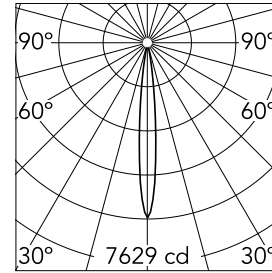

Optical

Lighting type	Direct
LED type	Power LED
Light distribution	Symmetric
Optical type	Spot
Beam angle (°)	11
Beam angle C90-270 (°)	11

Beam Angle: 11°

h(m)	E(lx)	D(m)
1	7629	0.19
2	1907	0.38
3	848	0.57
4	477	0.76
5	305	0.95