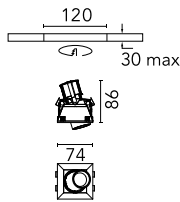

Johnny 80 No Trim 1L Square

■ 03.0702.14.NT - Black

Recessed luminaire with LED light source. Power supply not included.

Main specifications

Number of heads	1	Net lumen (lm)	399
Lamp category	LED	Mountings	Ceiling recessed
Power (W)	6.2W	Environment	Indoor
CCT (K)	3000K		
CRI	90		

Optical

Lighting type	Direct
LED type	Power LED
Light distribution	Symmetric
Optical type	Spot
Beam angle (°)	11
Beam angle C90-270 (°)	11

Beam Angle: 11°

h(m)	E(lx)	D(m)
1	7629	0.19
2	1907	0.38
3	848	0.57
4	477	0.76
5	305	0.95

Physical

Color	Black
Orientation	Adjustable
Recessed depth (mm)	102
Weight (kg)	0.24
Tilt (°)	20

Note

Accessories included (honeycomb and screening crosspiece).

Johnny 80 No Trim 1L Square

Non dimmable continuous current power supply of 220/240V – 50/60Hz with power current selected through adjustable with switch 200 mA – 8,5W / 300 mA – 13W / 350 mA – 15W / 400 mA – 17,5W / 450 mA – 19,5W / 500 mA – 22W
60.9160