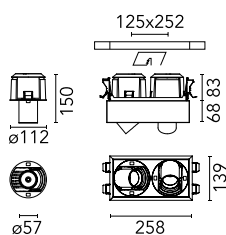

Physical

Color	White
Weight (kg)	0.30