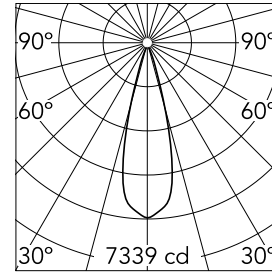

Optical

Lighting type	Direct
LED type	LED array
Light distribution	Symmetric
Optical type	Medium
Beam angle (°)	28
Beam angle C90-270 (°)	28

Beam Angle:	28°		
	h(m)	E(lx)	D(m)
	1	7339	0.50
	2	1835	1.00
	3	815	1.50
	4	459	2.00
	5	294	2.50