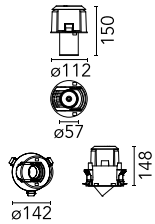

Johnny 120 Light Source

03.0803.40 - White

Recessed luminaire with LED light source. Power supply not included. One driver is needed per each light source.

Main specifications

Number of heads	1	Net lumen (lm)	1588
Lamp category	LED	Mountings	Ceiling recessed
Power (W)	18W	Environment	Indoor dry location
CCT (K)	2700K		
CRI	90		

Optical

Lighting type	Direct
LED type	LED array
Light distribution	Symmetric
Optical type	Medium
Beam angle (°)	28
Beam angle C90-270 (°)	28

Beam Angle:	28°		
	h(m)	E(lx)	D(m)
	1	7339	0.50
	2	1835	1.00
	3	815	1.50
	4	459	2.00
	5	294	2.50

Physical

Color	White
Orientation	Adjustable
Recessed depth (mm)	160
Weight (kg)	0.50
Tilt (°)	40

Note

Unique reference for Trim or No Trim recessed installation. 08.0555.00=includes white frame to complete Trim finishing. 08.0505.00=includes optional white and black frames to complete Trim finishing.