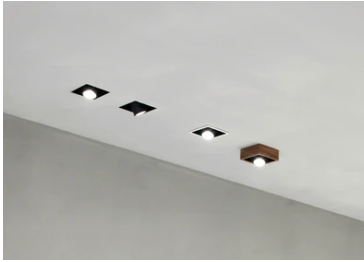

Johnny 120 Light Source

03.0803.40 - White

Recessed luminaire with LED light source. Power supply not included. One driver is needed per each light source.

Main specifications

Number of heads	1	Net lumen (lm)	1588
Lamp category	LED	Mountings	Ceiling recessed
Power (W)	18W	Environment	Indoor dry location
CCT (K)	2700K		
CRI	90		

Optical

Lighting type	Direct
LED type	LED array
Light distribution	Symmetric
Optical type	Medium
Beam angle (°)	28
Beam angle C90-270 (°)	28

Beam Angle:	28°		
	h(m)	E(lx)	D(m)
	1	7339	0.50
	2	1835	1.00
	3	815	1.50
	4	459	2.00
	5	294	2.50

Physical

Color	White
Orientation	Adjustable
Recessed depth (mm)	160
Weight (kg)	0.50
Tilt (°)	40

Note

Unique reference for Trim or No Trim recessed installation. 08.0555.00=includes white frame to complete Trim finishing. 08.0505.00=includes optional white and black frames to complete Trim finishing.