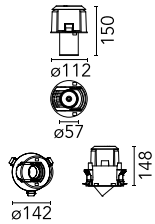

Johnny 120 Light Source

03.0802.40 - White

Recessed luminaire with LED light source. Power supply not included. One driver is needed per each light source.

Main specifications

Number of heads	1	Net lumen (lm)	1670
Lamp category	LED	Mountings	Ceiling recessed
Power (W)	18W	Environment	Indoor dry location
CCT (K)	3000K		
CRI	90		

Optical

Lighting type	Direct
LED type	LED array
Light distribution	Symmetric
Optical type	Medium
Beam angle (°)	28
Beam angle C90-270 (°)	28

Beam Angle:	28°
h(m)	E(lx) D(m)
1	7718 0.50
2	1930 1.00
3	858 1.50
4	482 2.00
5	309 2.50

Physical

Color	White
Orientation	Adjustable
Recessed depth (mm)	160
Weight (kg)	0.50
Tilt (°)	40

Note

Unique reference for Trim or No Trim recessed installation. 08.0555.00=includes white frame to complete Trim finishing. 08.0505.00=includes optional white and black frames to complete Trim finishing.