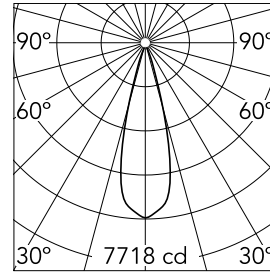

Optical

Lighting type	Direct
LED type	LED array
Light distribution	Symmetric
Optical type	Medium
Beam angle (°)	28
Beam angle C90-270 (°)	28

Beam Angle:	28°
h(m)	E(lx) D(m)
1	7718 0.50
2	1930 1.00
3	858 1.50
4	482 2.00
5	309 2.50