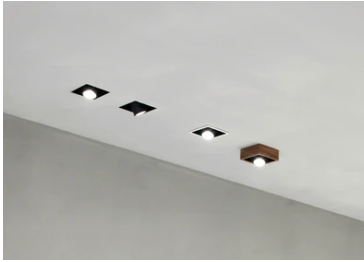

Johnny 120 Light Source

03.0802.40 - White

Recessed luminaire with LED light source. Power supply not included. One driver is needed per each light source.

Main specifications

Number of heads	1	Net lumen (lm)	1670
Lamp category	LED	Mountings	Ceiling recessed
Power (W)	18W	Environment	Indoor dry location
CCT (K)	3000K		
CRI	90		

Optical

Lighting type	Direct
LED type	LED array
Light distribution	Symmetric
Optical type	Medium
Beam angle (°)	28
Beam angle C90-270 (°)	28

Beam Angle:	28°
h(m)	E(lx) D(m)
1	7718 0.50
2	1930 1.00
3	858 1.50
4	482 2.00
5	309 2.50

Physical

Color	White
Orientation	Adjustable
Recessed depth (mm)	160
Weight (kg)	0.50
Tilt (°)	40

Note

Unique reference for Trim or No Trim recessed installation. 08.0555.00=includes white frame to complete Trim finishing. 08.0505.00=includes optional white and black frames to complete Trim finishing.