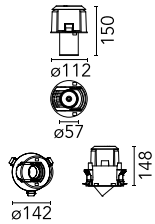

Johnny 120 Light Source

■ 03.0800.14 - Black

Recessed luminaire with LED light source. Power supply not included. One driver is needed per each light source.