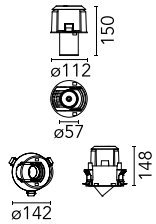

Johnny 120 Light Source

■ 03.0745.14 - Black

Recessed luminaire with LED light source. Power supply not included. One driver is needed per each light source.