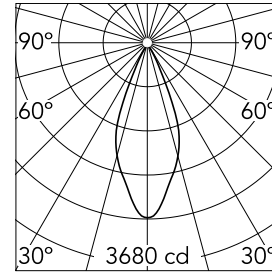

Optical

Lighting type	Direct
LED type	LED array
Light distribution	Symmetric
Optical type	Flood
Beam angle (°)	41
Beam angle C90-270 (°)	41

Beam Angle:	41°		
h(m)	E(lx)	D(m)	
1	3680	0.75	
2	920	1.50	
3	409	2.25	
4	230	3.00	
5	147	3.75	