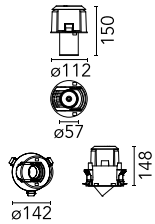

Johnny 120 Light Source

■ 03.0744.14 - Black

Recessed luminaire with LED light source. Power supply not included. One driver is needed per each light source.

Main specifications

Number of heads	1	Net lumen (lm)	1531
Lamp category	LED	Mountings	Ceiling recessed
Power (W)	18W	Environment	Indoor dry location
CCT (K)	3000K		
CRI	90		

Optical

Lighting type	Direct
LED type	LED array
Light distribution	Symmetric
Optical type	Flood
Beam angle (°)	41
Beam angle C90-270 (°)	41

Beam Angle:	41°		
h(m)	E(lx)	D(m)	
1	3680	0.75	
2	920	1.50	
3	409	2.25	
4	230	3.00	
5	147	3.75	

Physical

Color	Black
Orientation	Adjustable
Recessed depth (mm)	160
Weight (kg)	0.56
Tilt (°)	40

Note

Unique reference for Trim or No Trim recessed installation. 08.0550.00=includes white frame to complete Trim finishing. 08.0500.00=includes optional white and black frames to complete Trim finishing.