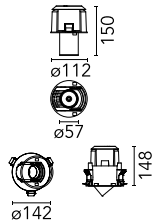

### Main specifications

<b>Number of heads</b>	1	<b>Net lumen (lm)</b>	1285
<b>Lamp category</b>	LED	<b>Mountings</b>	Ceiling recessed
<b>Power (W)</b>	18W	<b>Environment</b>	Indoor dry location
<b>CCT (K)</b>	3000K		
<b>CRI</b>	90		

### Physical

<b>Color</b>	Black
<b>Orientation</b>	Adjustable
<b>Recessed depth (mm)</b>	160
<b>Weight (kg)</b>	0.56
<b>Tilt (°)</b>	40