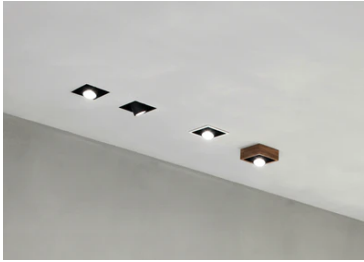

## Johnny 120 Light Source

■ 03.0742.14 - Black

Recessed luminaire with LED light source. Power supply not included. One driver is needed per each light source.

### Optical

<b>Lighting type</b>	Direct
<b>LED type</b>	LED array
<b>Light distribution</b>	Symmetric
<b>Optical type</b>	Medium
<b>Beam angle (°)</b>	22
<b>Beam angle C90-270 (°)</b>	22

<b>Beam Angle:</b>	22°		
<b>h(m)</b>	<b>E(lx)</b>	<b>D(m)</b>	
1	6784	0.39	
2	1696	0.79	
3	754	1.18	
4	424	1.58	
5	271	1.97	