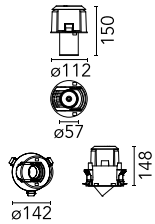

Johnny 120 Light Source

03.0741.40 - White

Recessed luminaire with LED light source. Power supply not included. One driver is needed per each light source.

Main specifications

Number of heads	1	Net lumen (lm)	1324
Lamp category	LED	Mountings	Ceiling recessed
Power (W)	18W	Environment	Indoor dry location
CCT (K)	2700K		
CRI	90		

Optical

Lighting type	Direct
LED type	LED array
Light distribution	Symmetric
Optical type	Spot
Beam angle (°)	13
Beam angle C90-270 (°)	13

Beam Angle:	13°		
	h(m)	E(lx)	D(m)
1	12785	0.22	
2	3196	0.44	
3	1421	0.66	
4	799	0.88	
5	511	1.10	

Physical

Color	White
Orientation	Adjustable
Recessed depth (mm)	160
Weight (kg)	0.50
Tilt (°)	40

Note

Unique reference for Trim or No Trim recessed installation. 08.0555.00=includes white frame to complete Trim finishing. 08.0505.00=includes optional white and black frames to complete Trim finishing.