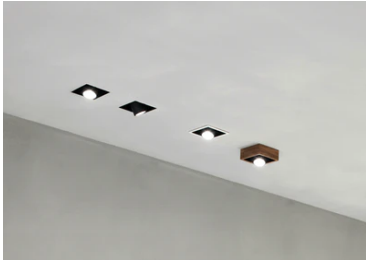

Johnny 120 Light Source

03.0741.40 - White

Recessed luminaire with LED light source. Power supply not included. One driver is needed per each light source.

Main specifications

Number of heads	1	Net lumen (lm)	1324
Lamp category	LED	Mountings	Ceiling recessed
Power (W)	18W	Environment	Indoor dry location
CCT (K)	2700K		
CRI	90		

Optical

Lighting type	Direct
LED type	LED array
Light distribution	Symmetric
Optical type	Spot
Beam angle (°)	13
Beam angle C90-270 (°)	13

Beam Angle:	13°		
	h(m)	E(lx)	D(m)
1	12785	0.22	
2	3196	0.44	
3	1421	0.66	
4	799	0.88	
5	511	1.10	

Physical

Color	White
Orientation	Adjustable
Recessed depth (mm)	160
Weight (kg)	0.50
Tilt (°)	40

Note

Unique reference for Trim or No Trim recessed installation. 08.0555.00=includes white frame to complete Trim finishing. 08.0505.00=includes optional white and black frames to complete Trim finishing.