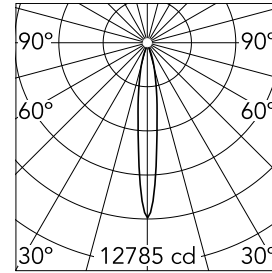

Optical

Lighting type	Direct
LED type	LED array
Light distribution	Symmetric
Optical type	Spot
Beam angle (°)	13
Beam angle C90-270 (°)	13

Beam Angle:	13°		
	h(m)	E(lx)	D(m)
1	12785	0.22	
2	3196	0.44	
3	1421	0.66	
4	799	0.88	
5	511	1.10	