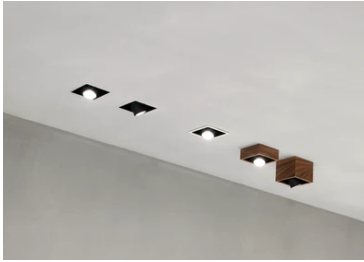

Johnny 120 Light Source

03.0740.40 - White

Recessed luminaire with LED light source. Power supply not included. One driver is needed per each light source.

Main specifications

Number of heads	1	Net lumen (lm)	1393
Lamp category	LED	Mountings	Ceiling recessed
Power (W)	18W	Environment	Indoor dry location
CCT (K)	3000K		
CRI	90		

Optical

Lighting type	Direct
LED type	LED array
Light distribution	Symmetric
Optical type	Spot
Beam angle (°)	13
Beam angle C90-270 (°)	13

Beam Angle:	13°		
	h(m)	E(lx)	D(m)
1	13445	0.22	
2	3361	0.44	
3	1494	0.66	
4	840	0.88	
5	538	1.10	

Physical

Color	White
Orientation	Adjustable
Recessed depth (mm)	160
Weight (kg)	0.50
Tilt (°)	40

Note

Unique reference for Trim or No Trim recessed installation. 08.0555.00=includes white frame to complete Trim finishing. 08.0505.00=includes optional white and black frames to complete Trim finishing.