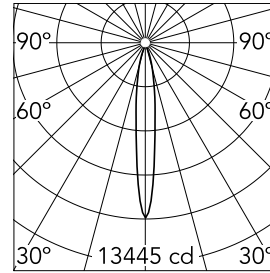

Optical

Lighting type	Direct
LED type	LED array
Light distribution	Symmetric
Optical type	Spot
Beam angle (°)	13
Beam angle C90-270 (°)	13

Beam Angle:	13°		
	h(m)	E(lx)	D(m)
1	13445	0.22	
2	3361	0.44	
3	1494	0.66	
4	840	0.88	
5	538	1.10	