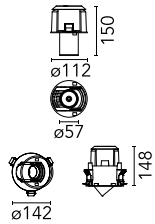

Johnny 120 Light Source

03.0740.40 - White

Recessed luminaire with LED light source. Power supply not included. One driver is needed per each light source.

Main specifications

Number of heads	1	Net lumen (lm)	1393
Lamp category	LED	Mountings	Ceiling recessed
Power (W)	18W	Environment	Indoor dry location
CCT (K)	3000K		
CRI	90		

Optical

Lighting type	Direct
LED type	LED array
Light distribution	Symmetric
Optical type	Spot
Beam angle (°)	13
Beam angle C90-270 (°)	13

Beam Angle:	13°		
	h(m)	E(lx)	D(m)
1	13445	0.22	
2	3361	0.44	
3	1494	0.66	
4	840	0.88	
5	538	1.10	

Physical

Color	White
Orientation	Adjustable
Recessed depth (mm)	160
Weight (kg)	0.50
Tilt (°)	40

Note

Unique reference for Trim or No Trim recessed installation. 08.0555.00=includes white frame to complete Trim finishing. 08.0505.00=includes optional white and black frames to complete Trim finishing.