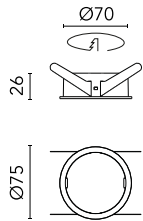

Installation Frame Trim

08.0164.40 - White

Main specifications

Mountings Recessed

Electrical

Emergency Without

Physical

Color White