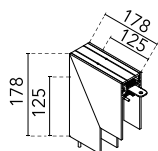

Inner Corner. Can be powered

■ 06.1612.14 - Black

Main specifications

Mountings	Surface
Environment	Indoor dry location

Electrical

Voltage (V)	24.00
Emergency	Without

Physical

Color	Black
Weight (kg)	0.76
Length (mm)	178

Inner Corner. Can be powered

Endcap. 2 unit kit
08.8887.14A