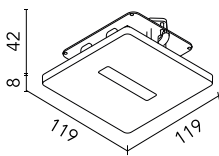

Electrical

Emergency	Without