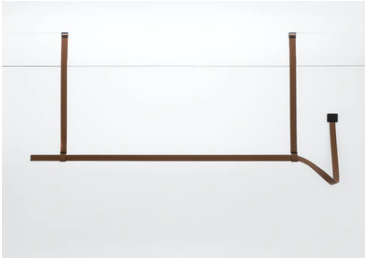

Individual Ceiling Feed Box

Individual ceiling feed box.

Main specifications

Power (W)	48
Mountings	Ceiling
Environment	Indoor

Electrical

Emergency	Without