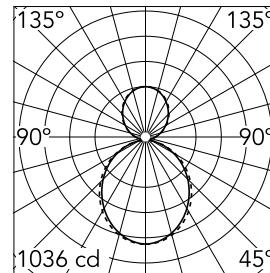

### Main specifications

<b>Number of heads</b>	1	<b>Net lumen (lm)</b>	4137
<b>Lamp category</b>	LED	<b>Mountings</b>	Suspension
<b>Power (W)</b>	35.9W/m	<b>Environment</b>	Indoor dry location
<b>CCT (K)</b>	4000K		
<b>CRI</b>	80		

### Optical

<b>Lighting type</b>	Indirect, Direct
<b>LED type</b>	Top LED
<b>Light distribution</b>	Symmetric
<b>Optical type</b>	Diffused light
<b>Beam angle (°)</b>	102
<b>Beam angle C90-270 (°)</b>	106

Beam Angle DIR: 102°

h(m)	E(lx)	D(m)
1	1036	2.45
2	259	4.90
3	115	7.34
4	65	9.79
5	41	12.24

Luminous flux luminaire  
4137 lm

### Physical

<b>Color</b>	White
<b>Orientation</b>	Fixed
<b>Weight (kg)</b>	4.10