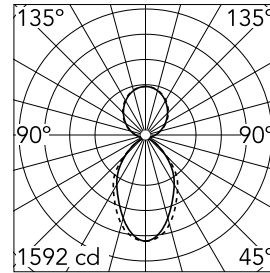

### Main specifications

<b>Number of heads</b>	1	<b>Net lumen (lm)</b>	4558
<b>Lamp category</b>	LED	<b>Mountings</b>	Suspension
<b>Power (W)</b>	35.9W/m	<b>Environment</b>	Indoor
<b>CCT (K)</b>	4000K		
<b>CRI</b>	80		

### Optical

<b>Lighting type</b>	Indirect, Direct
<b>LED type</b>	Top LED
<b>Light distribution</b>	Symmetric
<b>Optical type</b>	Diffused light
<b>Beam angle (°)</b>	67
<b>Beam angle C90-270 (°)</b>	76

Beam Angle DIR: 67°

h(m)	E(lx)	D(m)
1	1592	1.33
2	398	2.66
3	177	3.99
4	100	5.32
5	64	6.65

Luminous flux luminaire  
4558 lm

### Physical

<b>Color</b>	Black
<b>Orientation</b>	Fixed
<b>Weight (kg)</b>	7.40
<b>Length (mm)</b>	1690