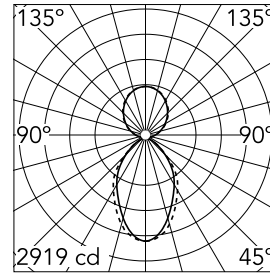

Main specifications

Number of heads	1	Net lumen (lm)	8356
Lamp category	LED	Mountings	Suspension
Power (W)	35.9W/m	Environment	Indoor dry location
CCT (K)	4000K		
CRI	80		

Optical

Lighting type	Indirect, Direct
LED type	Top LED
Light distribution	Symmetric
Optical type	Diffused light
Beam angle (°)	67
Beam angle C90-270 (°)	76

Physical

Color	White
Orientation	Fixed
Weight (kg)	13.6
Length (mm)	3095

Note

Micro-Prismatic Diffuser: Highly efficient multilayer diffuser that, thanks to its unique micro-prismatic texture, provides a glare free UGR<19 light beam. / Emergency: Emergency Module available in all versions, length 1405 mm. In normal use, it uses the same power consumption as the standard In-Finity. In emergency use, it emits 10% of normal use during 3 hours. Endcaps: must be ordered separately. Consult Flos Architectural team for a configuration without end caps.