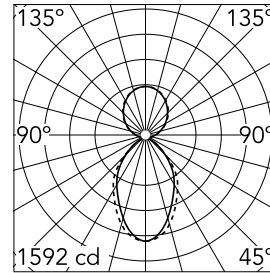

Main specifications

Number of heads	1	Net lumen (lm)	4558
Lamp category	LED	Mountings	Suspension
Power (W)	35.9W/m	Environment	Indoor dry location
CCT (K)	4000K		
CRI	80		

Optical

Lighting type	Indirect, Direct
LED type	Top LED
Light distribution	Symmetric
Optical type	Diffused light
Beam angle (°)	67
Beam angle C90-270 (°)	76

Physical

Color	Black
Orientation	Fixed
Weight (kg)	7.40
Length (mm)	1690

Note

Micro-Prismatic Diffuser: Highly efficient multilayer diffuser that, thanks to its unique micro-prismatic texture, provides a glare free UGR<19 light beam. / Emergency: Emergency Module available in all versions, length 1405 mm. In normal use, it uses the same power consumption as the standard In-Finity. In emergency use, it emits 10% of normal use during 3 hours. Endcaps: must be ordered separately. Consult Flos Architectural team for a configuration without end caps.