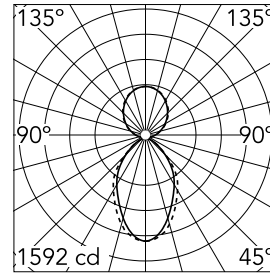

Main specifications

Number of heads	1	Net lumen (lm)	4558
Lamp category	LED	Mountings	Suspension
Power (W)	35.9W/m	Environment	Indoor dry location
CCT (K)	4000K		
CRI	80		

Optical

Lighting type	Indirect, Direct
LED type	Top LED
Light distribution	Symmetric
Optical type	Diffused light
Beam angle (°)	67
Beam angle C90-270 (°)	76

Physical

Color	Anodized Grey
Orientation	Fixed
Weight (kg)	7.40
Length (mm)	1690

Note

Micro-Prismatic Diffuser: Highly efficient multilayer diffuser that, thanks to its unique micro-prismatic texture, provides a glare free UGR<19 light beam. / Emergency: Emergency Module available in all versions, length 1405 mm. In normal use, it uses the same power consumption as the standard In-Finity. In emergency use, it emits 10% of normal use during 3 hours. Endcaps: must be ordered separately. Consult Flos Architectural team for a configuration without end caps.