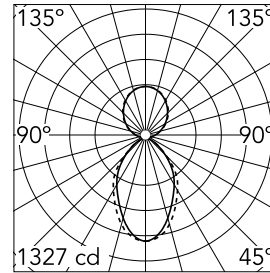

Main specifications

Number of heads	1	Net lumen (lm)	3798
Lamp category	LED	Mountings	Suspension
Power (W)	35.9W/m	Environment	Indoor dry location
CCT (K)	4000K		
CRI	80		

Optical

Lighting type	Indirect, Direct
LED type	Top LED
Light distribution	Symmetric
Optical type	Diffused light
Beam angle (°)	67
Beam angle C90-270 (°)	76

Physical

Color	Black
Orientation	Fixed
Weight (kg)	6.60
Length (mm)	1405

Note

Micro-Prismatic Diffuser: Highly efficient multilayer diffuser that, thanks to its unique micro-prismatic texture, provides a glare free UGR<19 light beam. / Emergency: Emergency Module available in all versions, length 1405 mm. In normal use, it uses the same power consumption as the standard In-Finity. In emergency use, it emits 10% of normal use during 3 hours. Endcaps: must be ordered separately. Consult Flos Architectural team for a configuration without end caps.