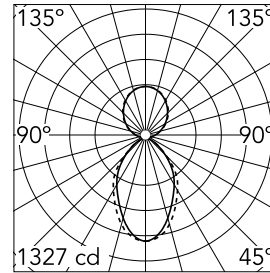

Main specifications

Number of heads	1	Net lumen (lm)	3798
Lamp category	LED	Mountings	Suspension
Power (W)	35.9W/m	Environment	Indoor dry location
CCT (K)	4000K		
CRI	80		

Optical

Lighting type	Indirect, Direct
LED type	Top LED
Light distribution	Symmetric
Optical type	Diffused light
Beam angle (°)	67
Beam angle C90-270 (°)	76

Physical

Color	Anodized Grey
Orientation	Fixed
Weight (kg)	6.60
Length (mm)	1405

Note

Micro-Prismatic Diffuser: Highly efficient multilayer diffuser that, thanks to its unique micro-prismatic texture, provides a glare free UGR<19 light beam. / Emergency: Emergency Module available in all versions, length 1405 mm. In normal use, it uses the same power consumption as the standard In-Finity. In emergency use, it emits 10% of normal use during 3 hours. Endcaps: must be ordered separately. Consult Flos Architectural team for a configuration without end caps.

Metal cover. Suspension Up & Down.
70 mm (Colour White)