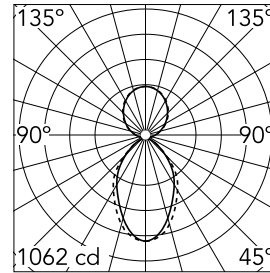

Main specifications

Number of heads	1	Net lumen (lm)	3039
Lamp category	LED	Mountings	Suspension
Power (W)	35.9W/m	Environment	Indoor dry location
CCT (K)	4000K		
CRI	80		

Optical

Lighting type	Indirect, Direct
LED type	Top LED
Light distribution	Symmetric
Optical type	Diffused light
Beam angle (°)	67
Beam angle C90-270 (°)	76

Physical

Color	Black
Orientation	Fixed
Weight (kg)	5
Length (mm)	1125

Note

Micro-Prismatic Diffuser: Highly efficient multilayer diffuser that, thanks to its unique micro-prismatic texture, provides a glare free UGR<19 light beam. / Emergency: Emergency Module available in all versions, length 1405 mm. In normal use, it uses the same power consumption as the standard In-Finity. In emergency use, it emits 10% of normal use during 3 hours. Endcaps: must be ordered separately. Consult Flos Architectural team for a configuration without end caps.