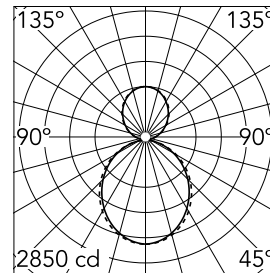

### Main specifications

|                        |         |                       |                     |
|------------------------|---------|-----------------------|---------------------|
| <b>Number of heads</b> | 1       | <b>Net lumen (lm)</b> | 11377               |
| <b>Lamp category</b>   | LED     | <b>Mountings</b>      | Suspension          |
| <b>Power (W)</b>       | 35.9W/m | <b>Environment</b>    | Indoor dry location |
| <b>CCT (K)</b>         | 4000K   |                       |                     |
| <b>CRI</b>             | 80      |                       |                     |

### Optical

|                               |                  |
|-------------------------------|------------------|
| <b>Lighting type</b>          | Indirect, Direct |
| <b>LED type</b>               | Top LED          |
| <b>Light distribution</b>     | Symmetric        |
| <b>Optical type</b>           | Diffused light   |
| <b>Beam angle (°)</b>         | 102              |
| <b>Beam angle C90-270 (°)</b> | 106              |

Beam Angle DIR: 102°

| h(m) | E(lx) | D(m)  |
|------|-------|-------|
| 1    | 2850  | 2.45  |
| 2    | 713   | 4.90  |
| 3    | 317   | 7.34  |
| 4    | 178   | 9.79  |
| 5    | 114   | 12.24 |

Luminous flux luminaire  
11377 lm

### Physical

|                    |       |
|--------------------|-------|
| <b>Color</b>       | White |
| <b>Orientation</b> | Fixed |
| <b>Weight (kg)</b> | 13.6  |
| <b>Length (mm)</b> | 3095  |