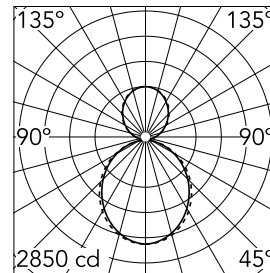

#### Main specifications

<b>Number of heads</b>	1	<b>Net lumen (lm)</b>	11377
<b>Lamp category</b>	LED	<b>Mountings</b>	Suspension
<b>Power (W)</b>	35.9W/m	<b>Environment</b>	Indoor dry location
<b>CCT (K)</b>	4000K		
<b>CRI</b>	80		

#### Optical

<b>Lighting type</b>	Indirect, Direct
<b>LED type</b>	Top LED
<b>Light distribution</b>	Symmetric
<b>Optical type</b>	Diffused light
<b>Beam angle (°)</b>	102
<b>Beam angle C90-270 (°)</b>	106

Beam Angle DIR: 102°

h(m) E(lx) D(m)

1	2850	2.45
2	713	4.90
3	317	7.34
4	178	9.79
5	114	12.24

Luminous flux luminaire  
11377 lm

#### Physical

<b>Color</b>	Anodized Grey
<b>Orientation</b>	Fixed
<b>Weight (kg)</b>	13.6
<b>Length (mm)</b>	3095