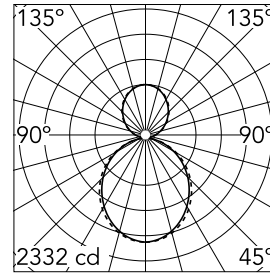

#### Main specifications

<b>Number of heads</b>	1	<b>Net lumen (lm)</b>	9308
<b>Lamp category</b>	LED	<b>Mountings</b>	Suspension
<b>Power (W)</b>	35.9W/m	<b>Environment</b>	Indoor
<b>CCT (K)</b>	4000K		
<b>CRI</b>	80		

#### Optical

<b>Lighting type</b>	Indirect, Direct
<b>LED type</b>	Top LED
<b>Light distribution</b>	Symmetric
<b>Optical type</b>	Diffused light
<b>Beam angle (°)</b>	102
<b>Beam angle C90-270 (°)</b>	106

Beam Angle DIR: 102°

h(m) E(lx) D(m)

1	2332	2.45
2	583	4.90
3	259	7.34
4	146	9.79
5	93	12.24

Luminous flux luminaire  
9308 lm

#### Physical

<b>Color</b>	Black
<b>Orientation</b>	Fixed
<b>Weight (kg)</b>	11
<b>Length (mm)</b>	2530