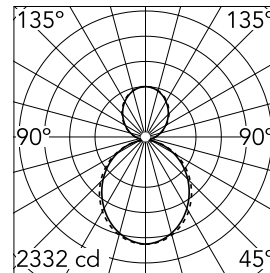

#### Main specifications

<b>Number of heads</b>	1	<b>Net lumen (lm)</b>	9308
<b>Lamp category</b>	LED	<b>Mountings</b>	Suspension
<b>Power (W)</b>	35.9W/m	<b>Environment</b>	Indoor dry location
<b>CCT (K)</b>	4000K		
<b>CRI</b>	80		

#### Optical

<b>Lighting type</b>	Indirect, Direct
<b>LED type</b>	Top LED
<b>Light distribution</b>	Symmetric
<b>Optical type</b>	Diffused light
<b>Beam angle (°)</b>	102
<b>Beam angle C90-270 (°)</b>	106

Beam Angle DIR: 102°

h(m)	E(lx)	D(m)
1	2332	2.45
2	583	4.90
3	259	7.34
4	146	9.79
5	93	12.24

Luminous flux luminaire  
9308 lm

#### Physical

<b>Color</b>	Anodized Grey
<b>Orientation</b>	Fixed
<b>Weight (kg)</b>	11
<b>Length (mm)</b>	2530