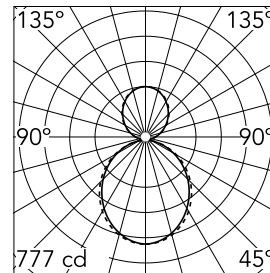

#### Main specifications

<b>Number of heads</b>	1	<b>Net lumen (lm)</b>	3103
<b>Lamp category</b>	LED	<b>Mountings</b>	Suspension
<b>Power (W)</b>	35.9W/m	<b>Environment</b>	Indoor dry location
<b>CCT (K)</b>	4000K		
<b>CRI</b>	80		

#### Optical

<b>Lighting type</b>	Indirect, Direct
<b>LED type</b>	Top LED
<b>Light distribution</b>	Symmetric
<b>Optical type</b>	Diffused light
<b>Beam angle (°)</b>	102
<b>Beam angle C90-270 (°)</b>	106

Beam Angle DIR: 102°

h(m)	E(lx)	D(m)
1	777	2.45
2	194	4.90
3	86	7.34
4	49	9.79
5	31	12.24

Luminous flux luminaire  
3103 lm

#### Physical

<b>Color</b>	Anodized Grey
<b>Orientation</b>	Fixed
<b>Weight (kg)</b>	4.80
<b>Length (mm)</b>	845