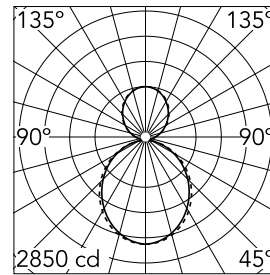

### Main specifications

<b>Number of heads</b>	1	<b>Net lumen (lm)</b>	11377
<b>Lamp category</b>	LED	<b>Mountings</b>	Suspension
<b>Power (W)</b>	35.9W/m	<b>Environment</b>	Indoor dry location
<b>CCT (K)</b>	4000K		
<b>CRI</b>	80		

### Optical

<b>Lighting type</b>	Indirect, Direct
<b>LED type</b>	Top LED
<b>Light distribution</b>	Symmetric
<b>Optical type</b>	Diffused light
<b>Beam angle (°)</b>	102
<b>Beam angle C90-270 (°)</b>	106

Beam Angle DIR: 102°

h(m)	E(lx)	D(m)
1	2850	2.45
2	713	4.90
3	317	7.34
4	178	9.79
5	114	12.24

Luminous flux luminaire  
11377 lm

### Physical

<b>Color</b>	Black
<b>Orientation</b>	Fixed
<b>Weight (kg)</b>	13.6
<b>Length (mm)</b>	3095