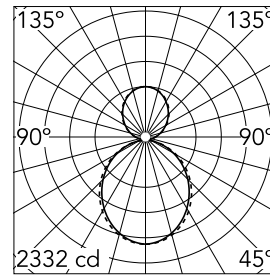

### Main specifications

<b>Number of heads</b>	1	<b>Net lumen (lm)</b>	9308
<b>Lamp category</b>	LED	<b>Mountings</b>	Suspension
<b>Power (W)</b>	35.9W/m	<b>Environment</b>	Indoor dry location
<b>CCT (K)</b>	4000K		
<b>CRI</b>	80		

### Optical

<b>Lighting type</b>	Indirect, Direct
<b>LED type</b>	Top LED
<b>Light distribution</b>	Symmetric
<b>Optical type</b>	Diffused light
<b>Beam angle (°)</b>	102
<b>Beam angle C90-270 (°)</b>	106

Beam Angle DIR: 102°

h(m)	E(lx)	D(m)
1	2332	2.45
2	583	4.90
3	259	7.34
4	146	9.79
5	93	12.24

Luminous flux luminaire  
9308 lm

### Physical

<b>Color</b>	Black
<b>Orientation</b>	Fixed
<b>Weight (kg)</b>	11
<b>Length (mm)</b>	2530