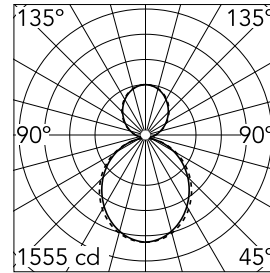

### Main specifications

<b>Number of heads</b>	1	<b>Net lumen (lm)</b>	6205
<b>Lamp category</b>	LED	<b>Mountings</b>	Suspension
<b>Power (W)</b>	35.9W/m	<b>Environment</b>	Indoor dry location
<b>CCT (K)</b>	4000K		
<b>CRI</b>	80		

### Optical

<b>Lighting type</b>	Indirect, Direct
<b>LED type</b>	Top LED
<b>Light distribution</b>	Symmetric
<b>Optical type</b>	Diffused light
<b>Beam angle (°)</b>	102
<b>Beam angle C90-270 (°)</b>	106

Beam Angle DIR: 102°

h(m)	E(lx)	D(m)
1	1555	2.45
2	389	4.90
3	173	7.34
4	97	9.79
5	62	12.24

Luminous flux luminaire  
6205 lm

### Physical

<b>Color</b>	Black
<b>Orientation</b>	Fixed
<b>Weight (kg)</b>	7.40
<b>Length (mm)</b>	1690