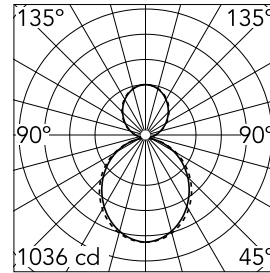

### Main specifications

<b>Number of heads</b>	1	<b>Net lumen (lm)</b>	4137
<b>Lamp category</b>	LED	<b>Mountings</b>	Suspension
<b>Power (W)</b>	35.9W/m	<b>Environment</b>	Indoor dry location
<b>CCT (K)</b>	4000K		
<b>CRI</b>	80		

### Optical

<b>Lighting type</b>	Indirect, Direct
<b>LED type</b>	Top LED
<b>Light distribution</b>	Symmetric
<b>Optical type</b>	Diffused light
<b>Beam angle (°)</b>	102
<b>Beam angle C90-270 (°)</b>	106

Beam Angle DIR: 102°

h(m)	E(lx)	D(m)
1	1036	2.45
2	259	4.90
3	115	7.34
4	65	9.79
5	41	12.24

Luminous flux luminaire  
4137 lm

### Physical

<b>Color</b>	Anodized Grey
<b>Orientation</b>	Fixed
<b>Weight (kg)</b>	5
<b>Length (mm)</b>	1125