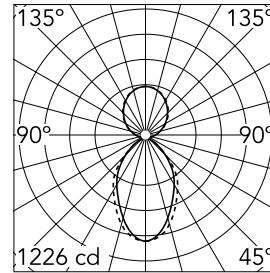

### Main specifications

<b>Number of heads</b>	1	<b>Net lumen (lm)</b>	3508
<b>Lamp category</b>	LED	<b>Mountings</b>	Suspension
<b>Power (W)</b>	35.9W/m	<b>Environment</b>	Indoor
<b>CCT (K)</b>	3000K		
<b>CRI</b>	80		

### Optical

<b>Lighting type</b>	Indirect, Direct
<b>LED type</b>	Top LED
<b>Light distribution</b>	Symmetric
<b>Optical type</b>	Diffused light
<b>Beam angle (°)</b>	67
<b>Beam angle C90-270 (°)</b>	76

Beam Angle DIR: 67°

h(m)	E(lx)	D(m)
1	1226	1.33
2	306	2.66
3	136	3.99
4	77	5.32
5	49	6.65

Luminous flux luminaire  
3508 lm

### Physical

<b>Color</b>	Black
<b>Orientation</b>	Fixed
<b>Weight (kg)</b>	6.60
<b>Length (mm)</b>	1405