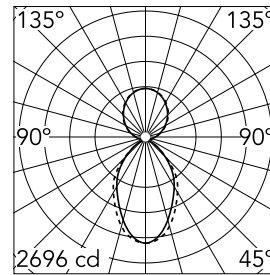

Main specifications

Number of heads	1	Net lumen (lm)	7718
Lamp category	LED	Mountings	Suspension
Power (W)	35.9W/m	Environment	Indoor
CCT (K)	3000K		
CRI	80		

Optical

Lighting type	Indirect, Direct
LED type	Top LED
Light distribution	Symmetric
Optical type	Diffused light
Beam angle (°)	67
Beam angle C90-270 (°)	76

Physical

Color	Black
Orientation	Fixed
Weight (kg)	13.6
Length (mm)	3095

Note

Micro-Prismatic Diffuser: Highly efficient multilayer diffuser that, thanks to its unique micro-prismatic texture, provides a glare free UGR<19 light beam. / Emergency: Emergency Module available in all versions, length 1405 mm. In normal use, it uses the same power consumption as the standard In-Finity. In emergency use, it emits 10% of normal use during 3 hours. Endcaps: must be ordered separately. Consult Flos Architectural team for a configuration without end caps.