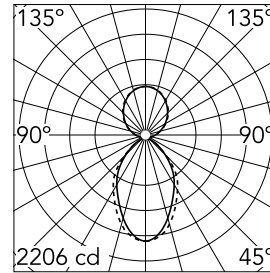

Main specifications

Number of heads	1	Net lumen (lm)	6315
Lamp category	LED	Mountings	Suspension
Power (W)	35.9W/m	Environment	Indoor dry location
CCT (K)	3000K		
CRI	80		

Optical

Lighting type	Indirect, Direct
LED type	Top LED
Light distribution	Symmetric
Optical type	Diffused light
Beam angle (°)	67
Beam angle C90-270 (°)	76

Physical

Color	Black
Orientation	Fixed
Weight (kg)	11
Length (mm)	2530

Note

Micro-Prismatic Diffuser: Highly efficient multilayer diffuser that, thanks to its unique micro-prismatic texture, provides a glare free UGR<19 light beam. / Emergency: Emergency Module available in all versions, length 1405 mm. In normal use, it uses the same power consumption as the standard In-Finity. In emergency use, it emits 10% of normal use during 3 hours. Endcaps: must be ordered separately. Consult Flos Architectural team for a configuration without end caps.