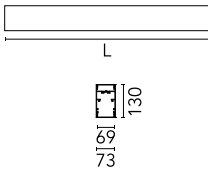

Main specifications

Number of heads	1	Net lumen (lm)	4911
Lamp category	LED	Mountings	Suspension
Power (W)	35.9W/m	Environment	Indoor dry location
CCT (K)	3000K		
CRI	80		

Optical

Lighting type	Indirect, Direct
LED type	Top LED
Light distribution	Symmetric
Optical type	Diffused light
Beam angle (°)	67
Beam angle C90-270 (°)	76

Physical

Color	White
Orientation	Fixed
Weight (kg)	8.10
Length (mm)	1970

Note

Micro-Prismatic Diffuser: Highly efficient multilayer diffuser that, thanks to its unique micro-prismatic texture, provides a glare free UGR<19 light beam. / Emergency: Emergency Module available in all versions, length 1405 mm. In normal use, it uses the same power consumption as the standard In-Finity. In emergency use, it emits 10% of normal use during 3 hours. Endcaps: must be ordered separately. Consult Flos Architectural team for a configuration without end caps.