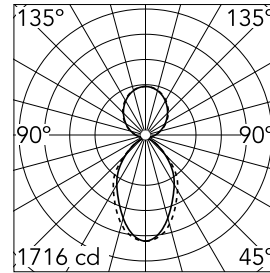

Main specifications

Number of heads	1	Net lumen (lm)	4911
Lamp category	LED	Mountings	Suspension
Power (W)	35.9W/m	Environment	Indoor dry location
CCT (K)	3000K		
CRI	80		

Optical

Lighting type	Indirect, Direct
LED type	Top LED
Light distribution	Symmetric
Optical type	Diffused light
Beam angle (°)	67
Beam angle C90-270 (°)	76

Physical

Color	White
Orientation	Fixed
Weight (kg)	8.10
Length (mm)	1970

Note

Micro-Prismatic Diffuser: Highly efficient multilayer diffuser that, thanks to its unique micro-prismatic texture, provides a glare free UGR<19 light beam. / Emergency: Emergency Module available in all versions, length 1405 mm. In normal use, it uses the same power consumption as the standard In-Finity. In emergency use, it emits 10% of normal use during 3 hours. Endcaps: must be ordered separately. Consult Flos Architectural team for a configuration without end caps.