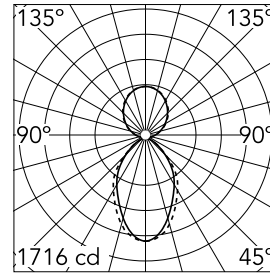

Main specifications

Number of heads	1	Net lumen (lm)	4911
Lamp category	LED	Mountings	Suspension
Power (W)	35.9W/m	Environment	Indoor dry location
CCT (K)	3000K		
CRI	80		

Optical

Lighting type	Indirect, Direct
LED type	Top LED
Light distribution	Symmetric
Optical type	Diffused light
Beam angle (°)	67
Beam angle C90-270 (°)	76

Physical

Color	Black
Orientation	Fixed
Weight (kg)	8.10
Length (mm)	1970

Note

Micro-Prismatic Diffuser: Highly efficient multilayer diffuser that, thanks to its unique micro-prismatic texture, provides a glare free UGR<19 light beam. / Emergency: Emergency Module available in all versions, length 1405 mm. In normal use, it uses the same power consumption as the standard In-Finity. In emergency use, it emits 10% of normal use during 3 hours. Endcaps: must be ordered separately. Consult Flos Architectural team for a configuration without end caps.