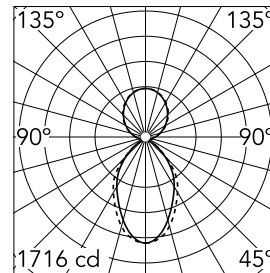

### Main specifications

<b>Number of heads</b>	1	<b>Net lumen (lm)</b>	4911
<b>Lamp category</b>	LED	<b>Mountings</b>	Suspension
<b>Power (W)</b>	35.9W/m	<b>Environment</b>	Indoor dry location
<b>CCT (K)</b>	3000K		
<b>CRI</b>	80		

### Optical

<b>Lighting type</b>	Indirect, Direct
<b>LED type</b>	Top LED
<b>Light distribution</b>	Symmetric
<b>Optical type</b>	Diffused light
<b>Beam angle (°)</b>	67
<b>Beam angle C90-270 (°)</b>	76

Beam Angle DIR: 67°

h(m)	E(lx)	D(m)
1	1716	1.33
2	429	2.66
3	191	3.99
4	107	5.32
5	69	6.65

Luminous flux luminaire  
4911 lm

### Physical

<b>Color</b>	Anodized Grey
<b>Orientation</b>	Fixed
<b>Weight (kg)</b>	8.10
<b>Length (mm)</b>	1970