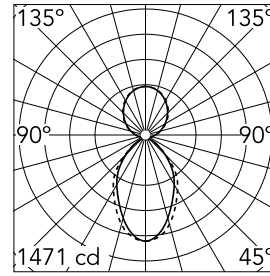

Main specifications

Number of heads	1	Net lumen (lm)	4210
Lamp category	LED	Mountings	Suspension
Power (W)	35.9W/m	Environment	Indoor dry location
CCT (K)	3000K		
CRI	80		

Optical

Lighting type	Indirect, Direct
LED type	Top LED
Light distribution	Symmetric
Optical type	Diffused light
Beam angle (°)	67
Beam angle C90-270 (°)	76

Physical

Color	White
Orientation	Fixed
Weight (kg)	7.40
Length (mm)	1690

Note

Micro-Prismatic Diffuser: Highly efficient multilayer diffuser that, thanks to its unique micro-prismatic texture, provides a glare free UGR<19 light beam. / Emergency: Emergency Module available in all versions, length 1405 mm. In normal use, it uses the same power consumption as the standard In-Finity. In emergency use, it emits 10% of normal use during 3 hours. Endcaps: must be ordered separately. Consult Flos Architectural team for a configuration without end caps.