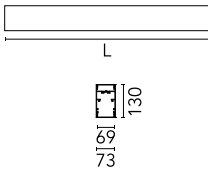

Main specifications

Number of heads	1	Net lumen (lm)	4210
Lamp category	LED	Mountings	Suspension
Power (W)	35.9W/m	Environment	Indoor dry location
CCT (K)	3000K		
CRI	80		

Optical

Lighting type	Indirect, Direct
LED type	Top LED
Light distribution	Symmetric
Optical type	Diffused light
Beam angle (°)	67
Beam angle C90-270 (°)	76

Physical

Color	White
Orientation	Fixed
Weight (kg)	7.40
Length (mm)	1690

Note

Micro-Prismatic Diffuser: Highly efficient multilayer diffuser that, thanks to its unique micro-prismatic texture, provides a glare free UGR<19 light beam. / Emergency: Emergency Module available in all versions, length 1405 mm. In normal use, it uses the same power consumption as the standard In-Finity. In emergency use, it emits 10% of normal use during 3 hours. Endcaps: must be ordered separately. Consult Flos Architectural team for a configuration without end caps.

Power supply rose. Dali
08.0031.00.DA

Metal cover. Suspension Up & Down.
70 mm (Colour Black)
08.9057.06